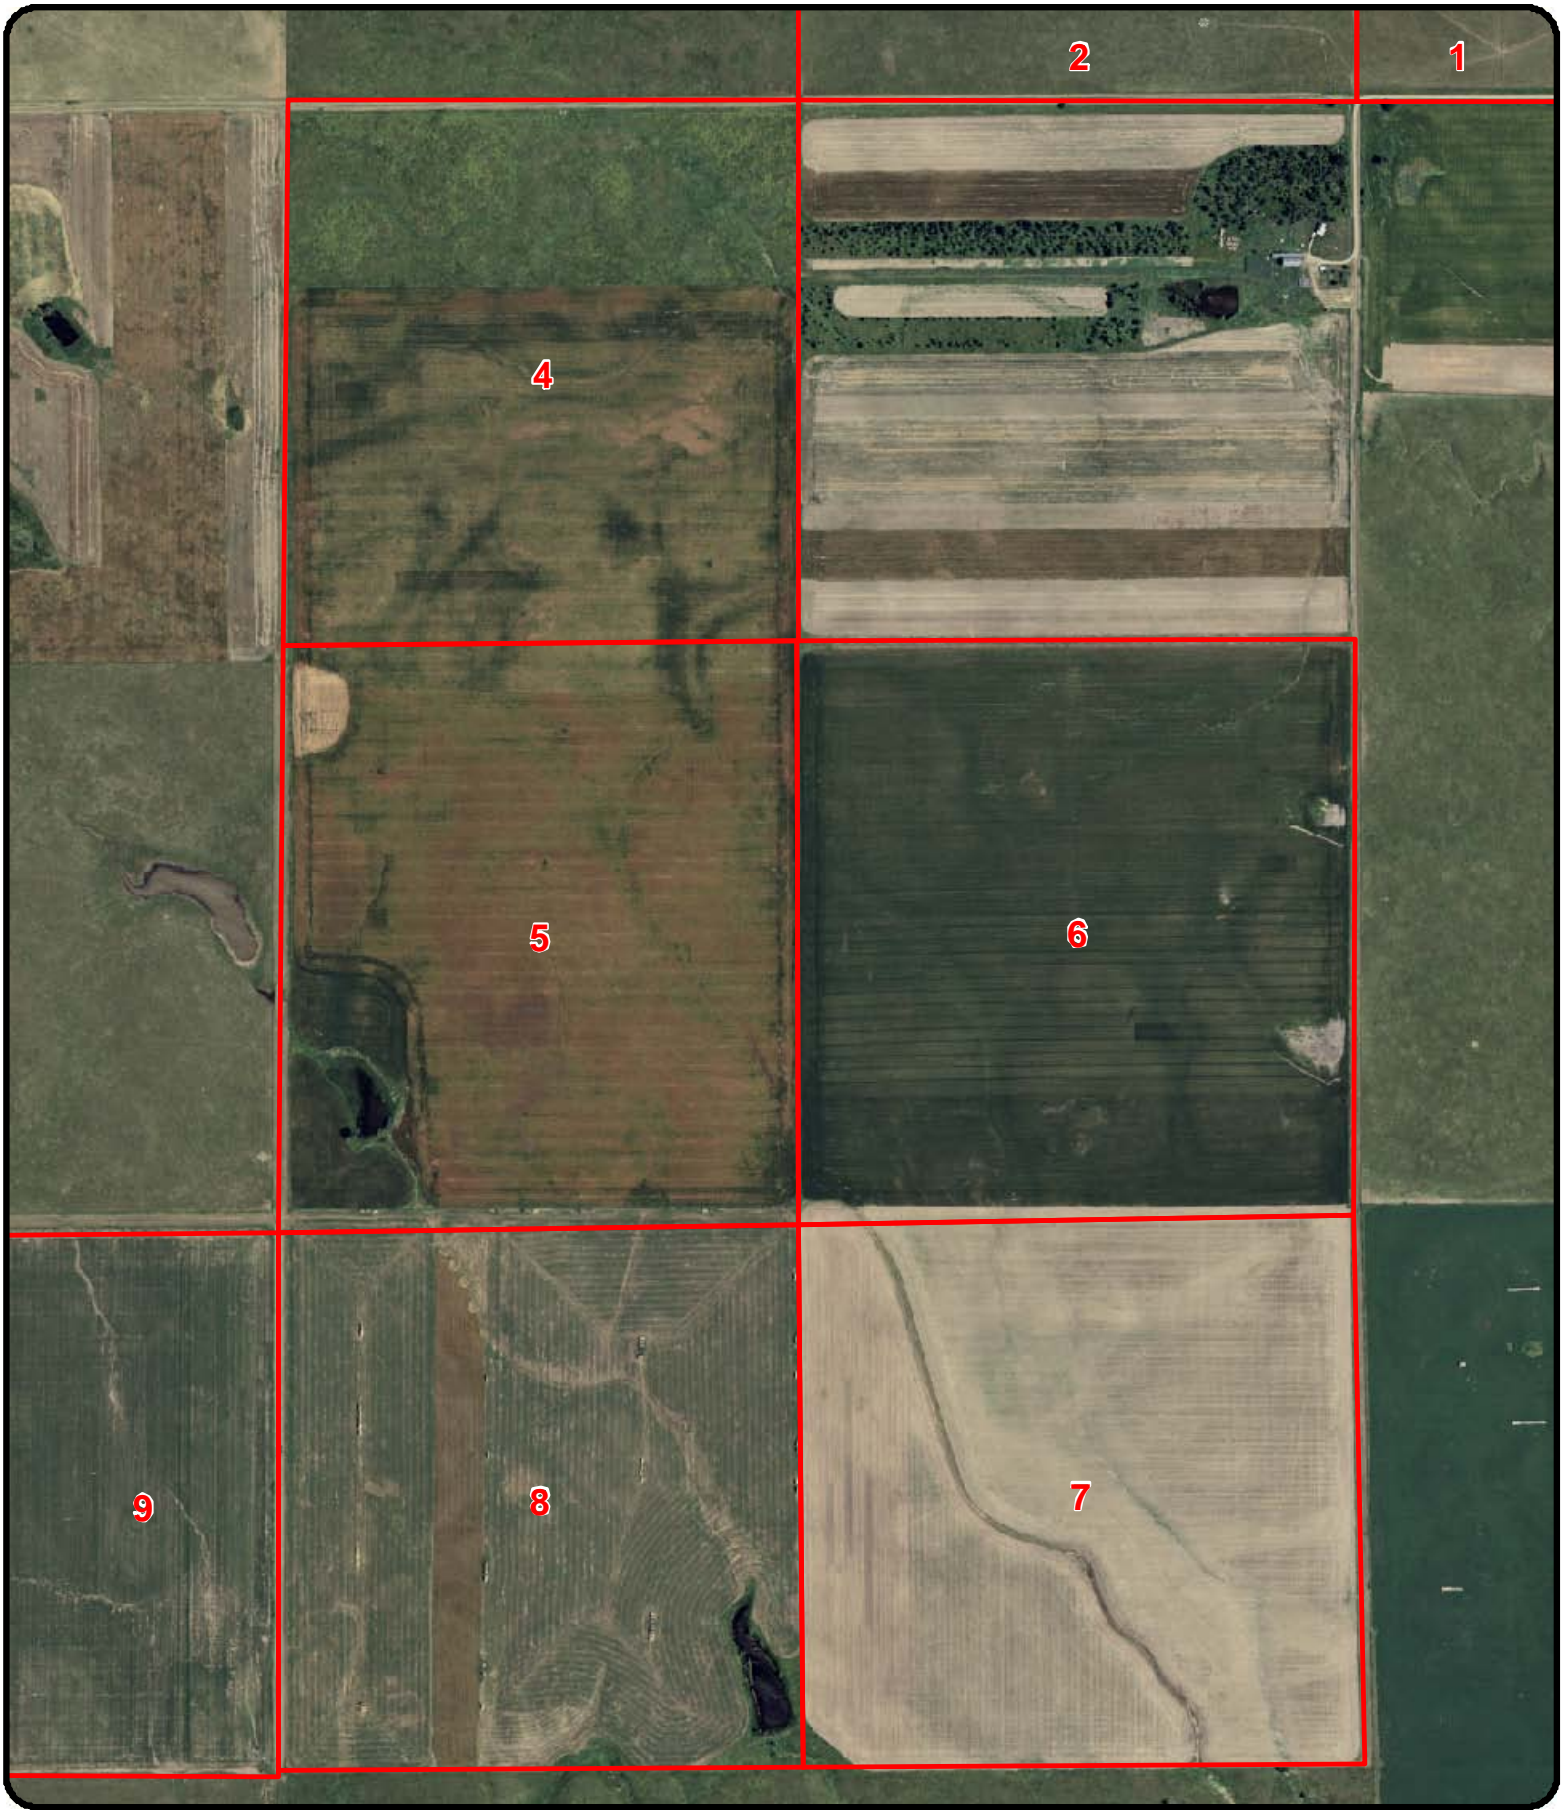

### Legend

 Krog Land- Tracts

1 inch = 705 yards

Map Created and Provided by Statewide Ag

### Legend

 Krog Land- Tracts

1 inch = 365 yards

Map Created and Provided by Statewide Ag

# Krog Farms LP Buffalo County

**Legend**  
 Krog Land- Tracts

1 inch = 303 yards

Map Created and Provided by Statewide Ag

# Krog Farms LP Buffalo County

**Legend**  
 Krog Land- Tracts

1 inch = 475 yards