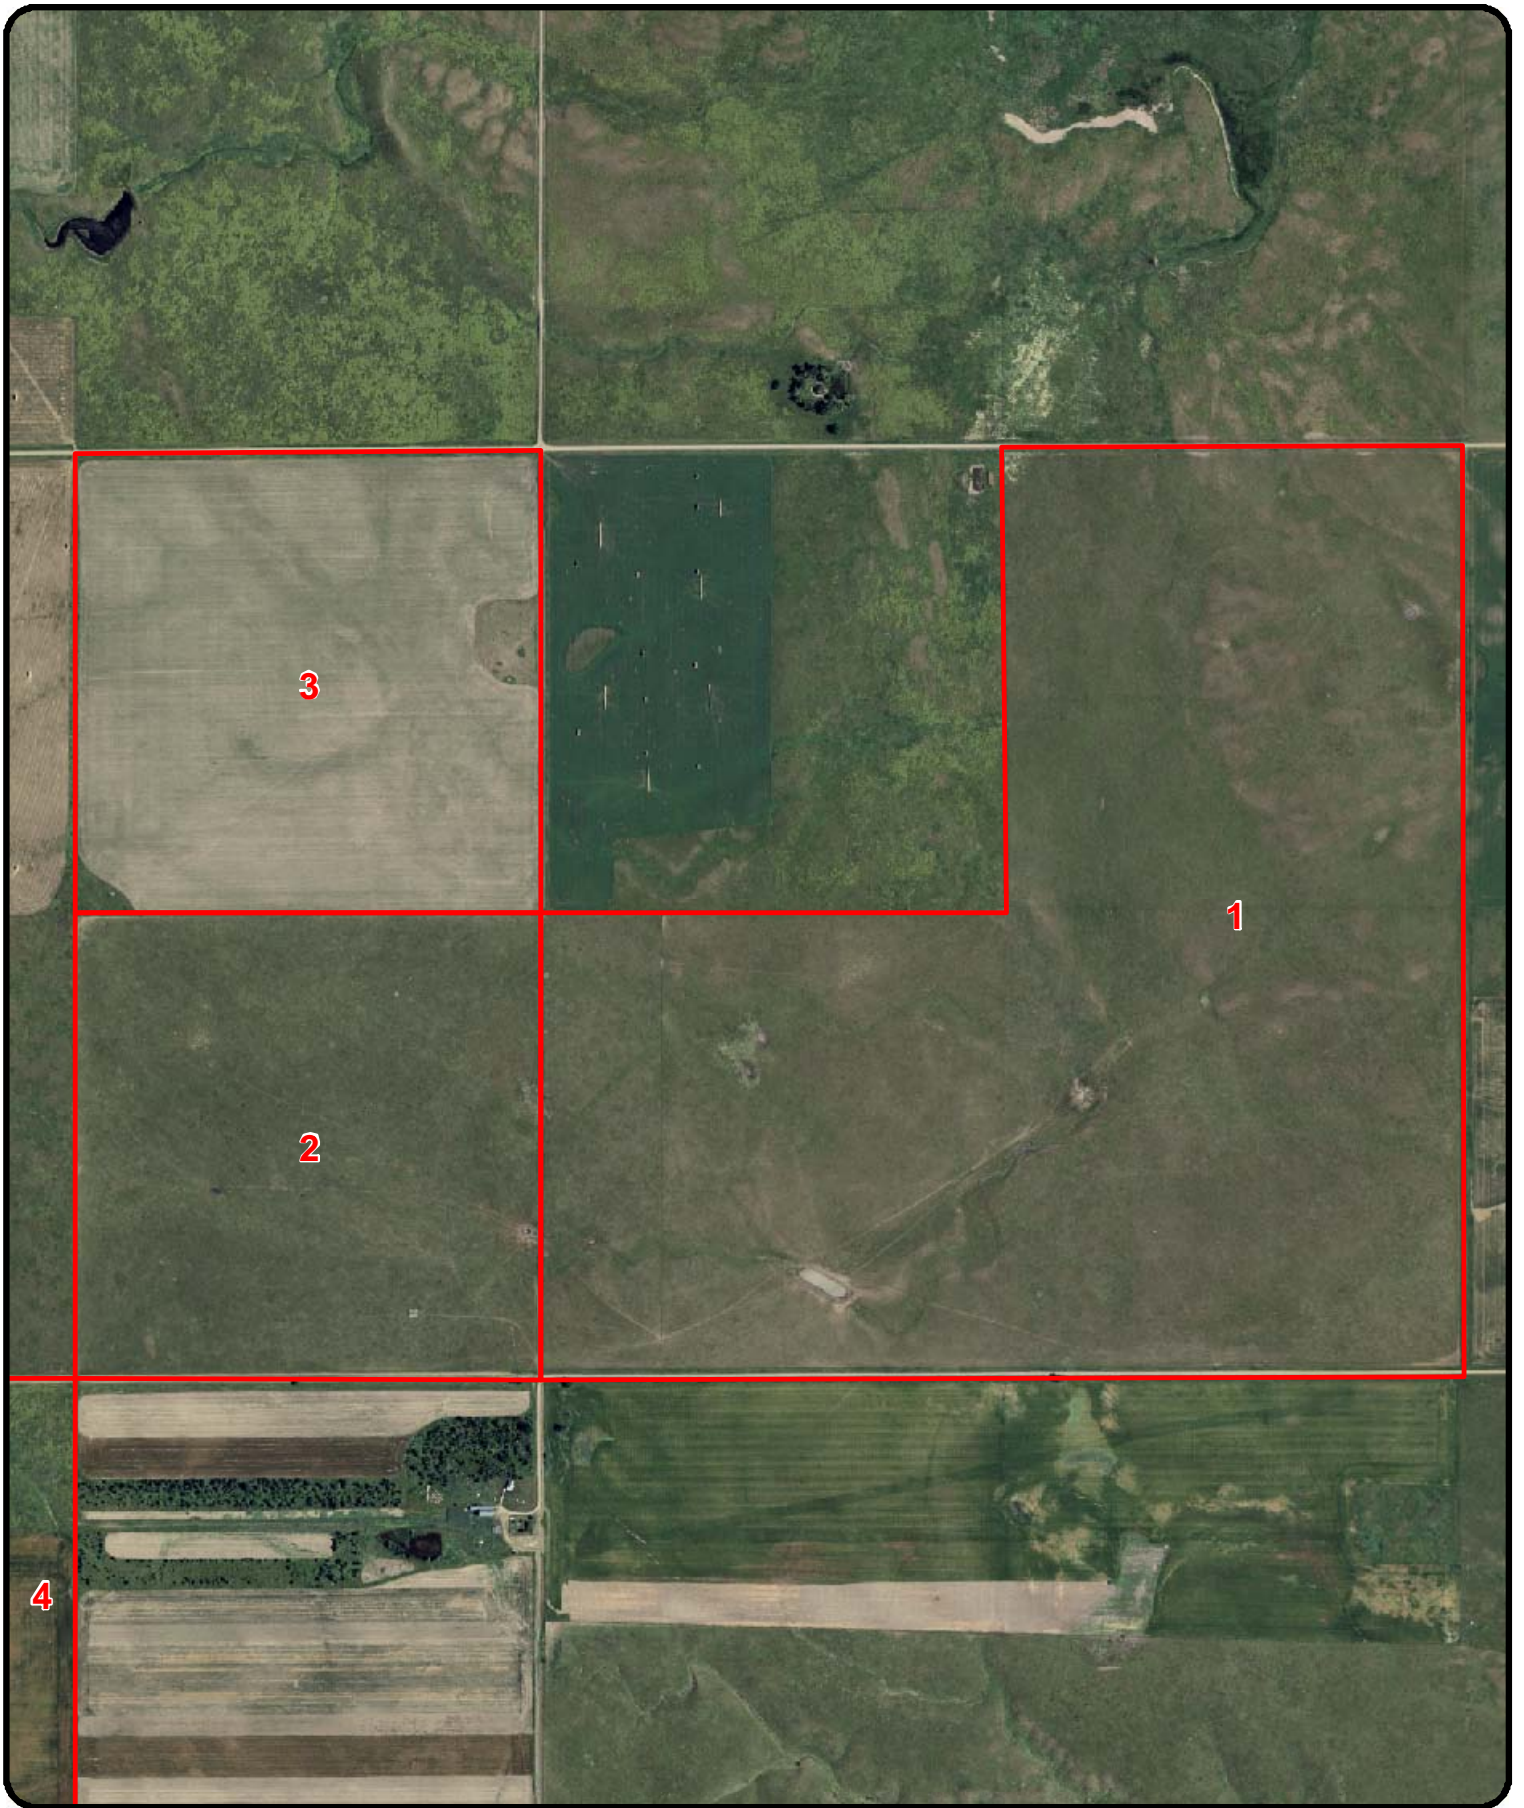

### Legend

 Krog Land- Tracts

1 inch = 705 yards

Map Created and Provided by Statewide Ag

### Legend

 Krog Land- Tracts

1 inch = 365 yards

Map Created and Provided by Statewide Ag

# Krog Farms LP Buffalo County

**Legend**  
 Krog Land- Tracts

1 inch = 303 yards

Map Created and Provided by Statewide Ag

# Krog Farms LP Buffalo County

**Legend**  
 Krog Land- Tracts

1 inch = 475 yards