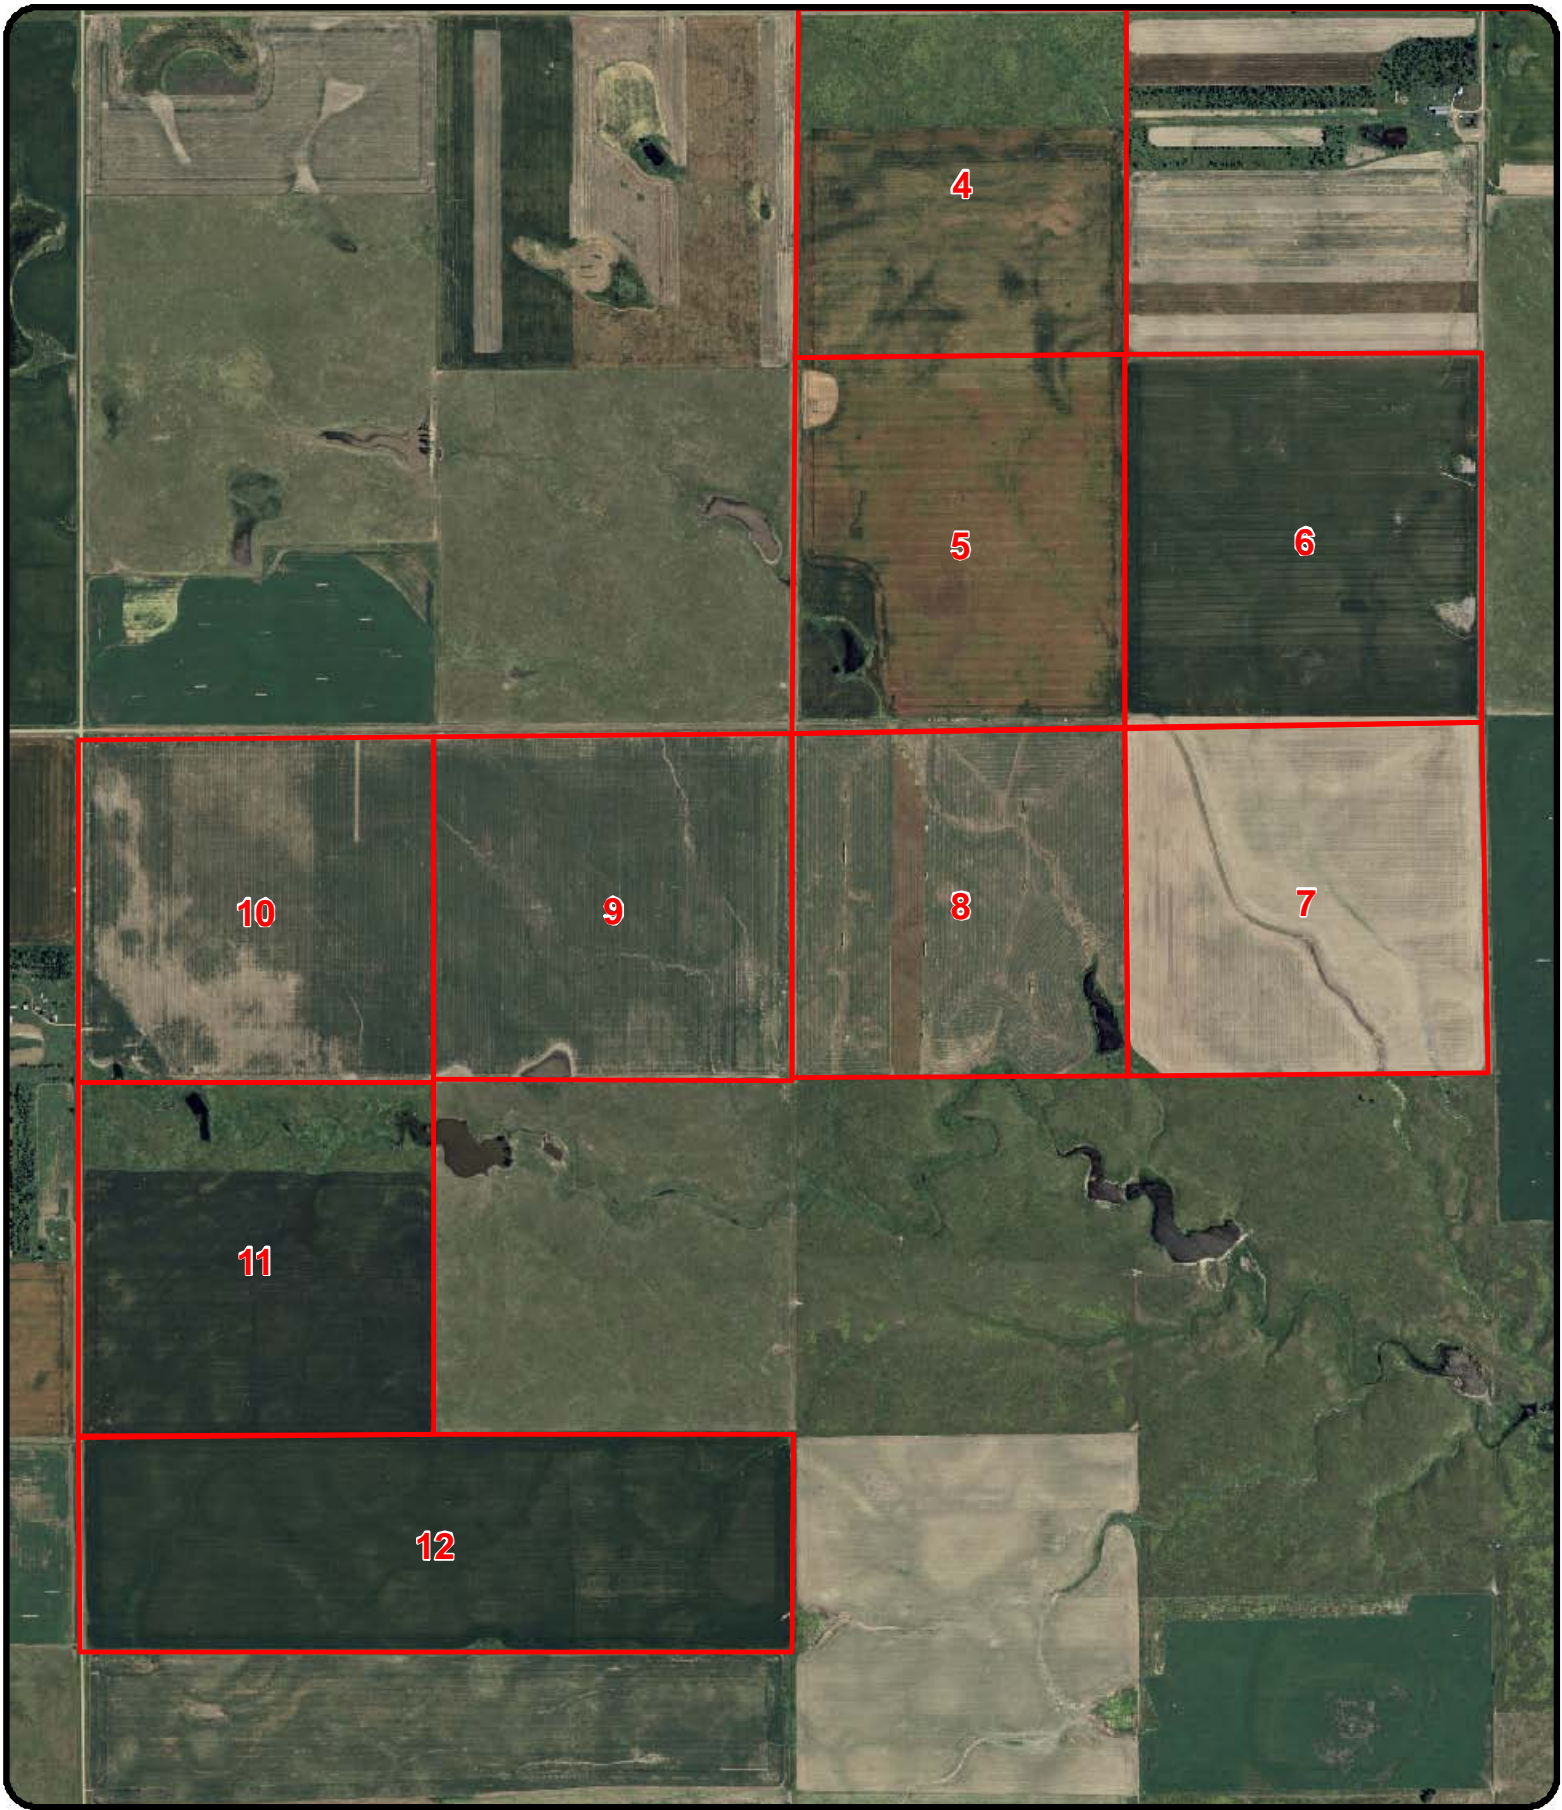

### Legend

 Krog Land- Tracts

1 inch = 365 yards

Map Created and Provided by Statewide Ag

# Krog Farms LP Buffalo County

**Legend**  
 Krog Land- Tracts

1 inch = 303 yards

Map Created and Provided by Statewide Ag

# Krog Farms LP Buffalo County

**Legend**  
 Krog Land- Tracts

1 inch = 475 yards